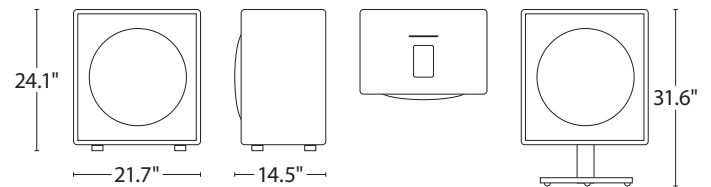

DIMENSIONS